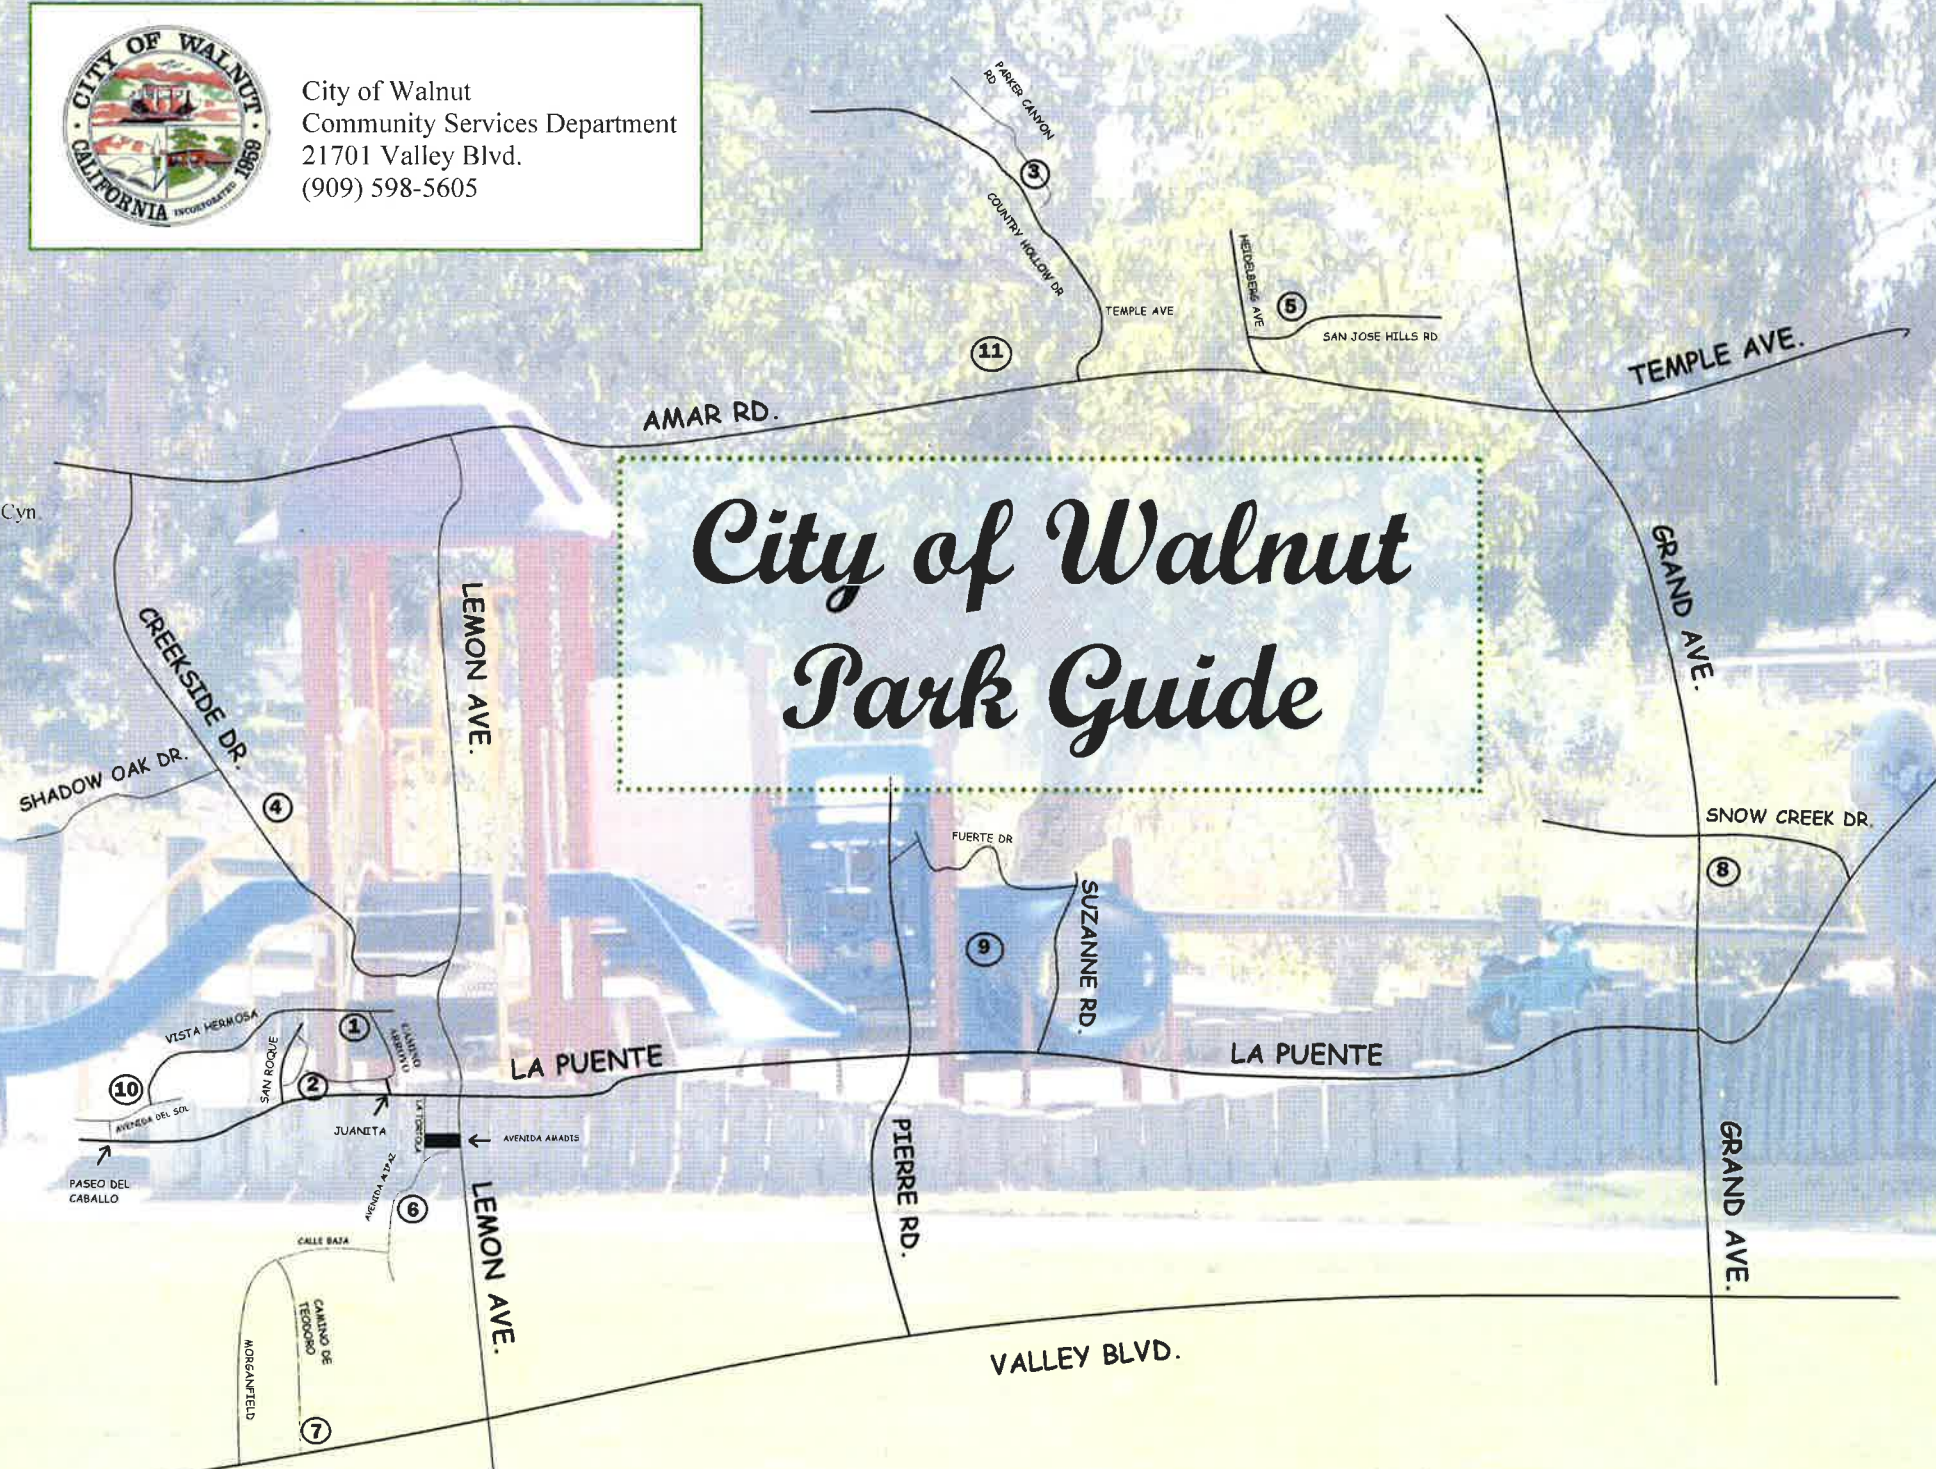

# City of Walnut Park Guide

- 1 ARROYO**  
19891 Camino Arroyo  
2 Covered picnic tables  
Play ground area  
1 Barbecue grill  
1 Drinking fountain  
2 Acres in size
- 2 BUTTERFIELD**  
19370 Camino Arroyo  
1 Multi-purpose court  
2 Covered picnic tables  
Playground area  
1 Back stop  
1 Drinking fountain  
1 Restroom  
1 Barbecue grill  
4 Acres in size
- 3 COUNTRY HOLLOW**  
Country Hollow Dr./Parker Cyn.  
5 Picnic tables (2 covered)  
7 Acres in size  
Exercise equipment
- 4 CREEKSIDE**  
780 Creekside Dr.  
3 Baseball fields (3 lighted)  
1 Restroom/Snack Bar  
Play ground area  
8 Picnic tables  
3 Barbecue grills  
3 Drinking fountain  
2 Park benches  
12 Acres in size  
1 Volleyball Ct.
- 5 HEIDELBERG**  
20406 Loyalton Dr.  
1 Covered picnic table  
Play ground area  
1 Drinking fountain  
1 Park Bench  
14 Acres in size
- 6 LEMON CREEK**  
130 Avenida Alipaz  
12 Shaded picnic tables  
Play ground area  
3 Barbecue grills  
1 Fire Pit  
1 Drinking fountain  
1 Restroom  
Rowland Ranch House  
3 Acres in size